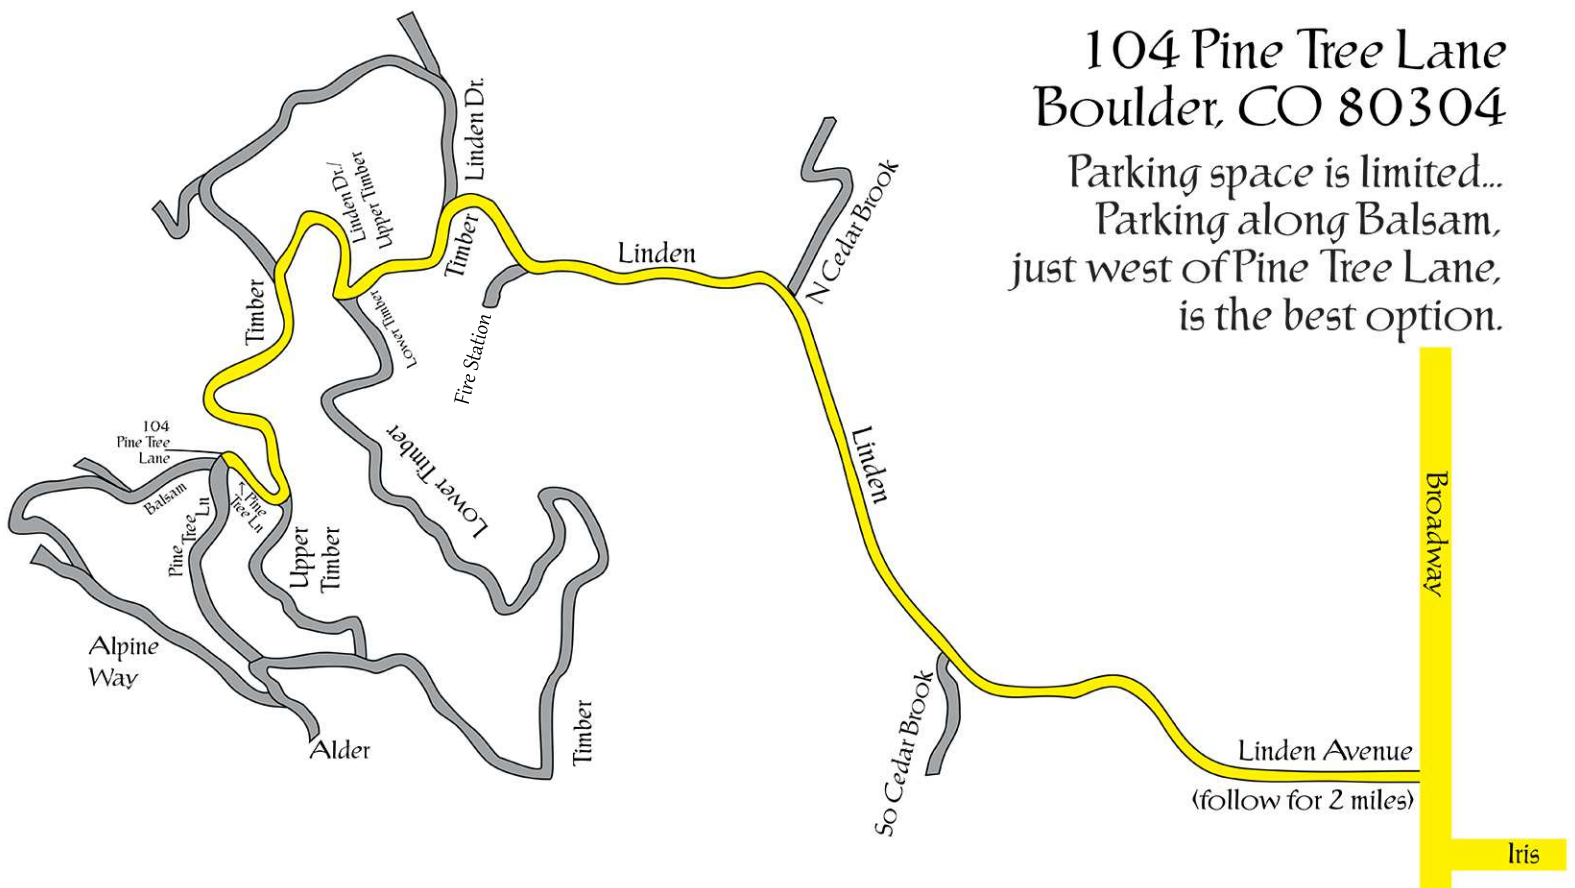

DRIVING DIRECTIONS & MAP

104 Pine Tree Lane, Boulder, CO 80304

From Broadway in North Boulder (Linden is located three blocks north of the larger thoroughfare - Iris Avenue)

- ↑ Travel 2.0 miles west on Linden Ave.
- ← Left at the "T" intersection on Timber Lane for 0.2 mi
- Right at the "T" intersection on Linden Drive / Upper Timber Lane for 0.2 mi
- ← Left at the "T" intersection on Timber Lane for 0.4 mi
- Right turn on Pine Tree Lane for 0.1 mi

Total miles traveled from Broadway & Linden is 2.9 m
(approx. time - 5 minutes)

104 Pine Tree Lane
Boulder, CO 80304

Parking space is limited...
Parking along Balsam,
just west of Pine Tree Lane,
is the best option.